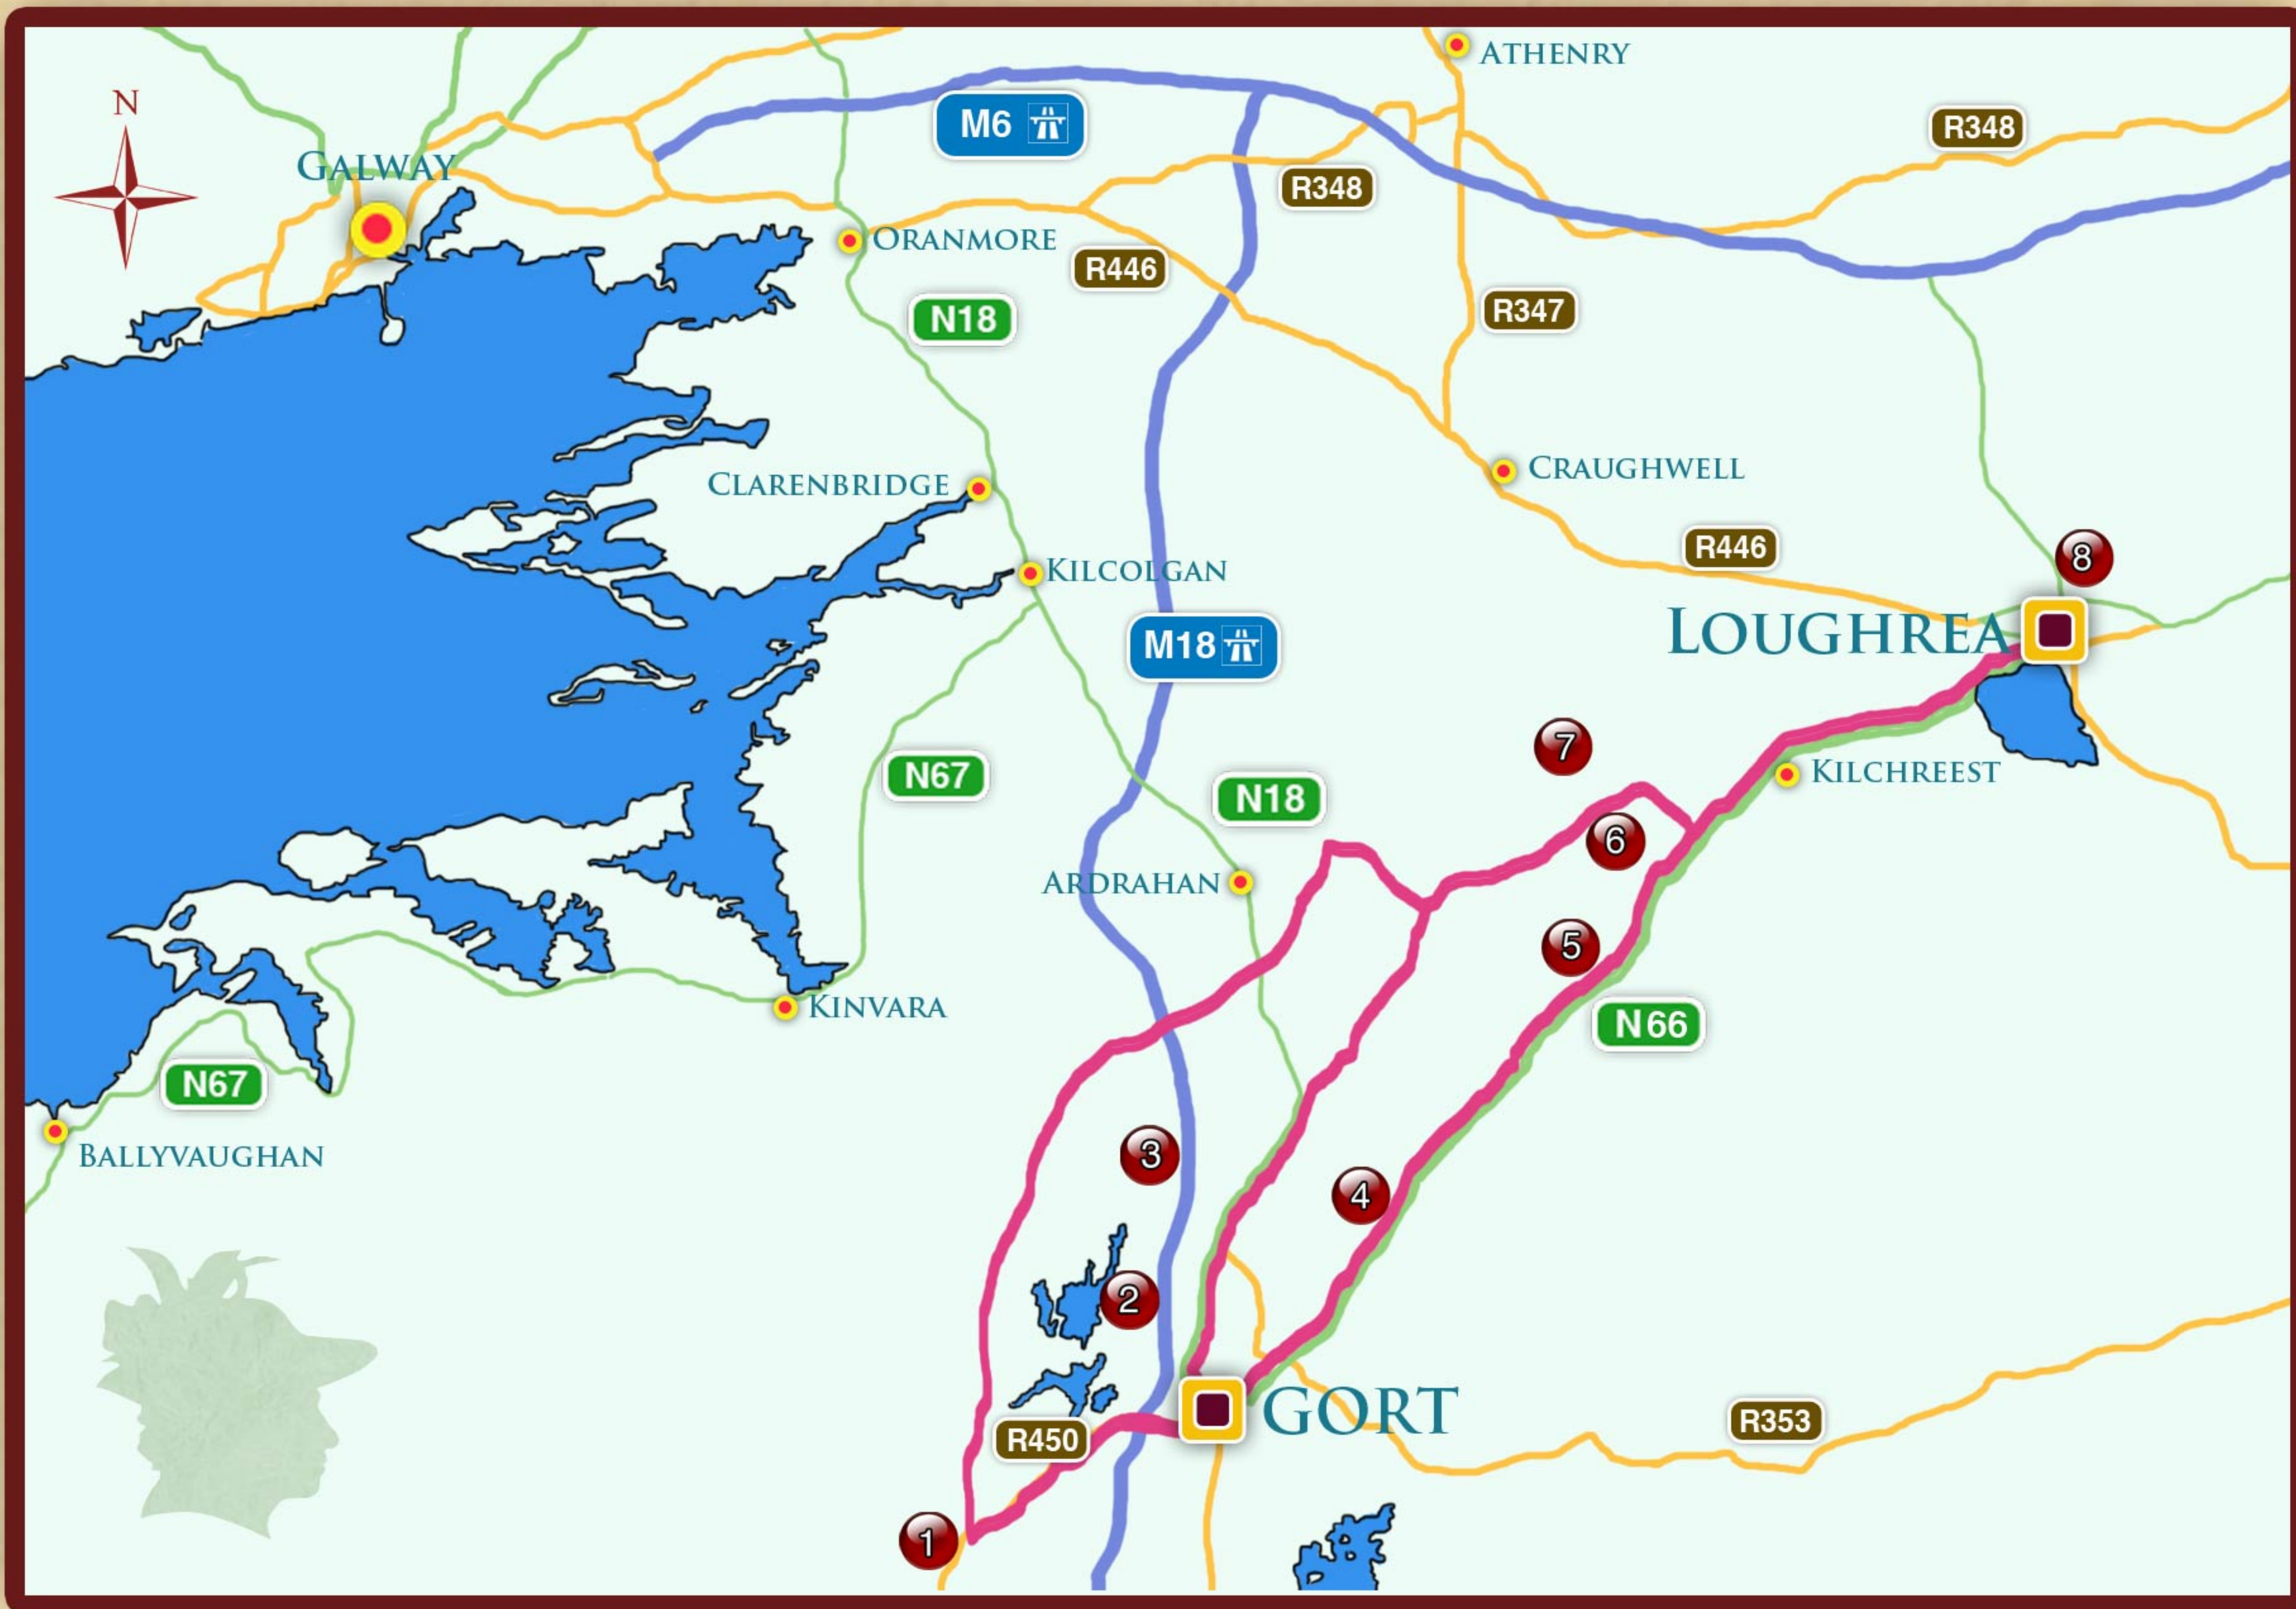

THE LADY GREGORY YEATS HERITAGE TRAIL

1 KILMACDUAGH

2 COOLE PARK

3 KILTARTAN GREGORY MUSEUM

4 THOOR BALLYLEE

5 KILLINANE GRAVEYARD

6 ROXBOROUGH GATES

7 WOODVILLE WALLED GARDEN

8 ST. BENDANS CATHEDRAL